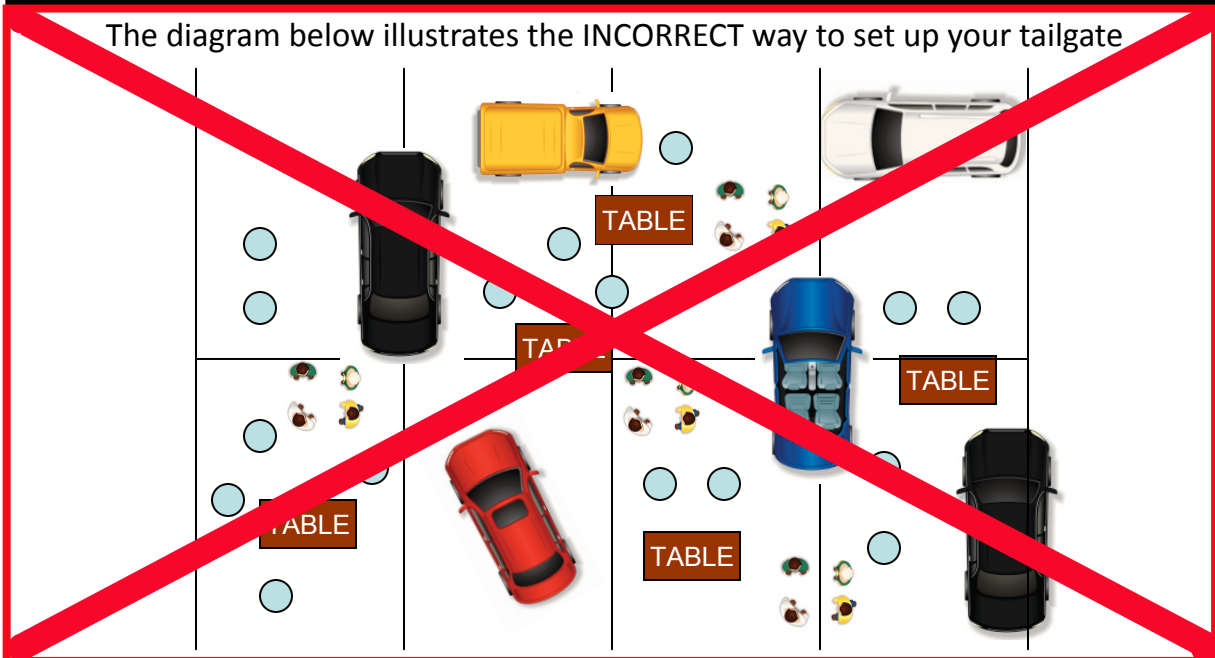

ORACLE

ARENA

COLISEUM

CORRECT TAILGATE SET-UP

To properly set up your tailgate, please keep all tables, chairs, coolers, barbeques, etc within the parking stall (s) in your party. You may NOT take up extra parking stalls for your equipment. The diagram below illustrates the correct way to set up your tailgate.

INCORRECT TAILGATE SET-UP

The diagram below illustrates the INCORRECT way to set up your tailgate

TAILGATING IS NOT PERMITTED POST-EVENT

We appreciate your cooperation so that we may provide all fans with a safe and enjoyable tailgate experience.