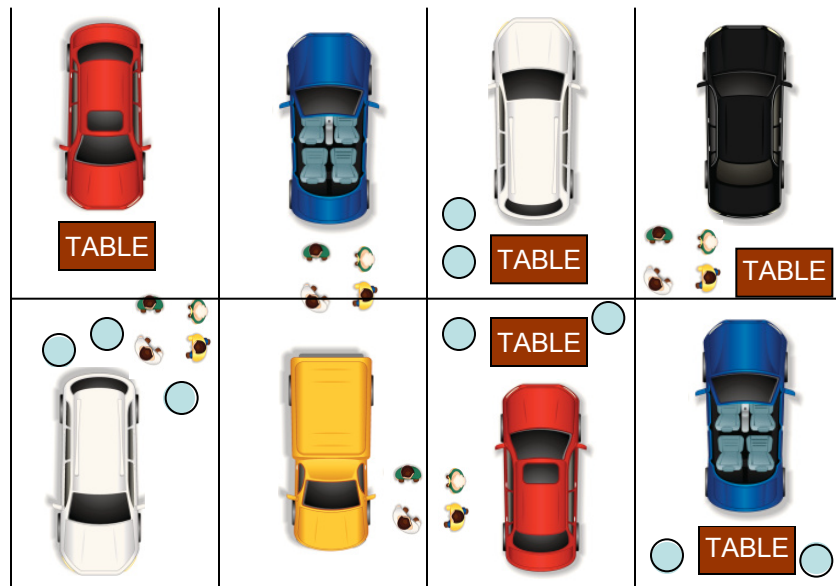

ORACLE

ARENA

COLISEUM

CORRECT TAILGATE SET-UP

To properly set up your tailgate, please keep all tables, chairs, coolers, barbeques, etc within the parking stall (s) in your party. You may NOT take up extra parking stalls for your equipment. The diagram below illustrates the correct way to set up your tailgate.

INCORRECT TAILGATE SET-UP

The diagram below illustrates the INCORRECT way to set up your tailgate

TAILGATING IS NOT PERMITTED POST-EVENT

We appreciate your cooperation so that we may provide all fans with a safe and enjoyable tailgate experience.